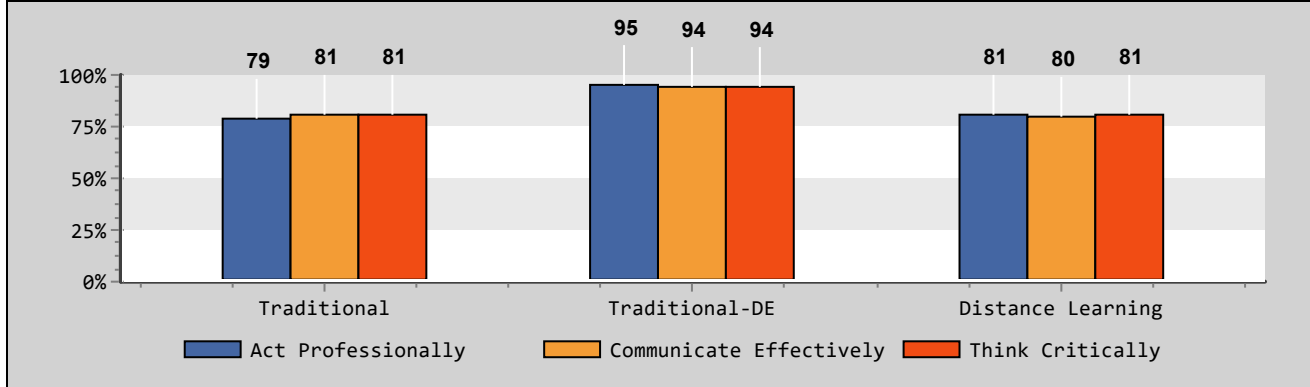

Mathematics - MTH - Mathematics

SPRING 2022 - Student Learning Outcomes

MTH OVERALL AVERAGE:

Act Professionally 82% | Communicate Effectively 82% | Think Critically 83%

*All courses have a 70% benchmark

**Hybrid, Hyflex & Synchronized = Distance Learning